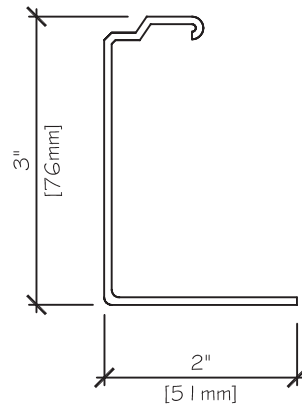

6.1- Unit Specifications

11- PVC window trim

**SPECIFICATIONS**

Length: 96" (2438mm)

Weight: 2.0 lbs (0.9Kg)

Material: White PVC