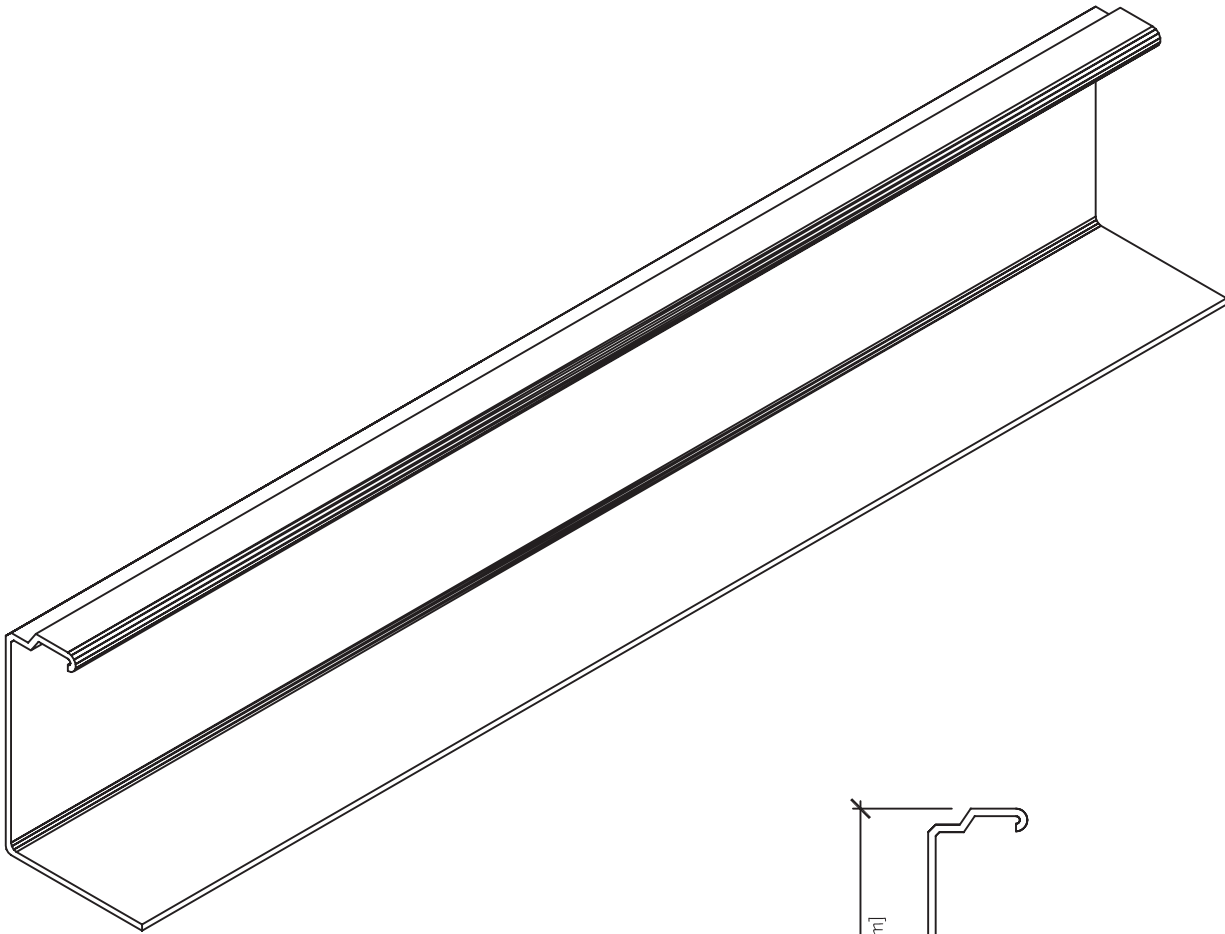

6.1- Unit Specifications

11- PVC window trim

**SPECIFICATIONS**

Length: 96" (2438mm)

Weight: 2.0 lbs (0.9Kg)

Material: White PVC