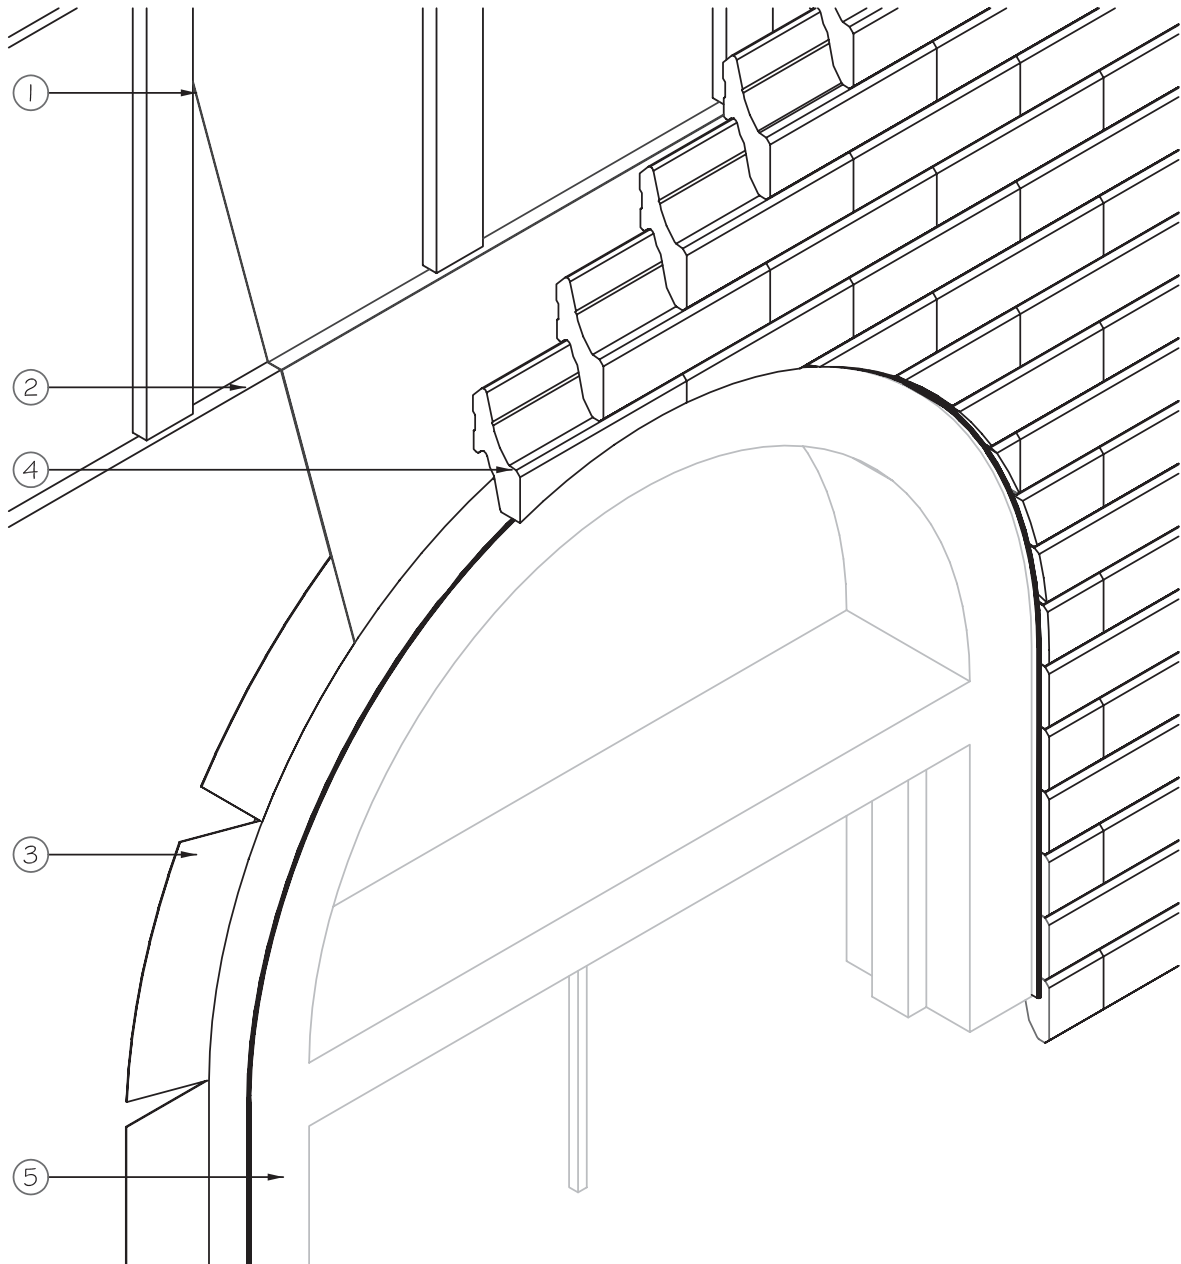

4.3- Installation around openings

7- Round top window

LEGEND:

- 1- Housewrap covering plywood header and aluminum flashing.
- 2- Plywood reinforcement header.
(see Section 3 for fastening patterns and reinforcement sizes).
- 3- Aluminum flashing
- 4- Novabrik cut to follow contour of opening
- 5- Window